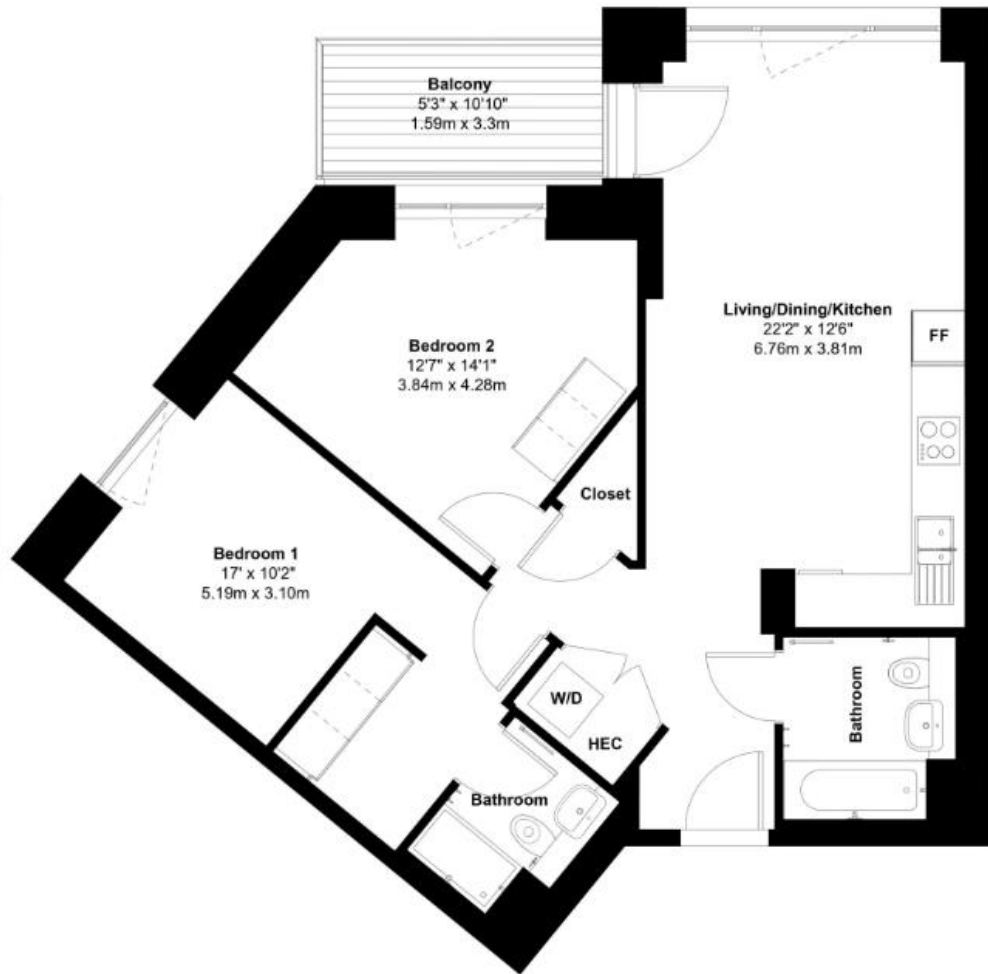

# 2 Bed

## AB2

Internal Space: 802 sqft / 74.5 sqm  
External Space: 69 sqft / 6.3 sqm

Living by  
lendlease

020 7182 9700  
[parkside@livingbylendlease.com](mailto:parkside@livingbylendlease.com)

For illustrative purposes only. Exact measurements and dimensions vary by unit. See your leasing associate for specific apartment information.